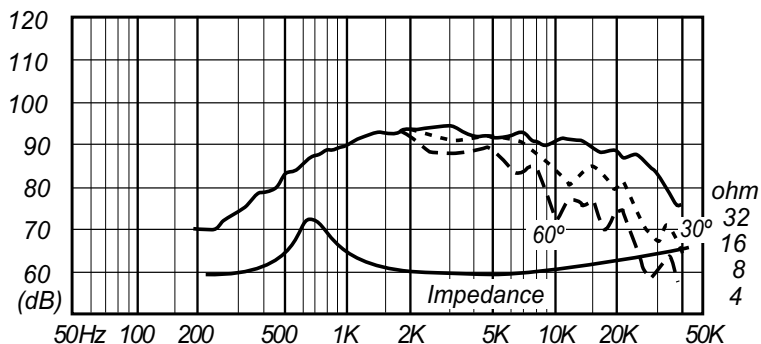

Frequency Response / Impedance