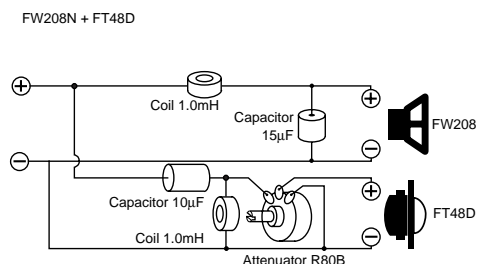

Configuration Example